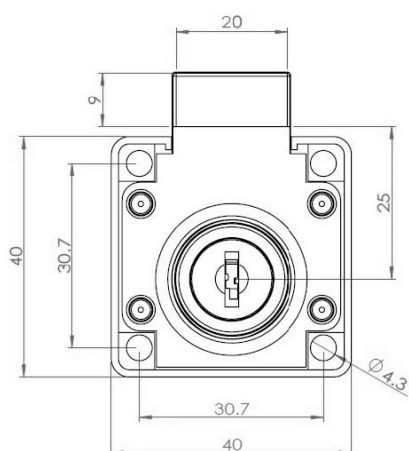

PRODUCT SHEET

Description:

Rim Lock 850, $\varnothing 19 \times 22 \text{mm}$, Drawer, Black Ano, CK SISO, KA D20

Item number:

14.01.067-5

Units	Box	Carton	HS Code	Barcode
Pcs.	12	192	8301300000	 5704866498685