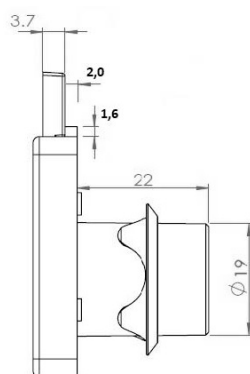

PRODUCT SHEET

Description:

Rim Lock 850, $\varnothing 19 \times 22 \text{mm}$, Drawer, Black Ano, CK SISO, KA D20

Item number:

14.01.067-5

Units	Box	Carton	HS Code	Barcode
Pcs.	12	192	8301300000	 5704866498685