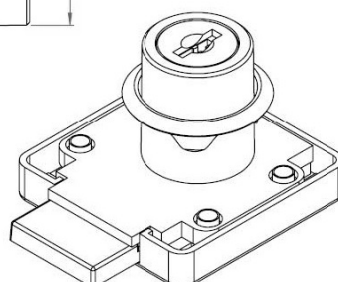

PRODUCT SHEET

Description:

Rim Lock 850, $\varnothing 19 \times 22 \text{mm}$, Drawer, Black Ano, CK SISO, KA D20

Item number:

14.01.067-5

Units	Box	Carton	HS Code	Barcode
Pcs.	12	192	8301300000	 5704866498685